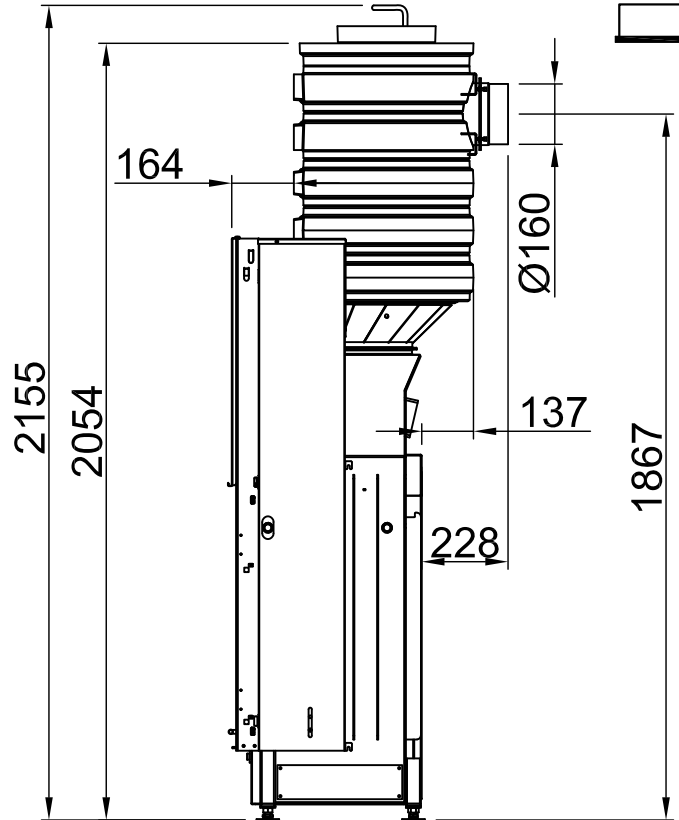

Varia 1V-100h + Helix 460, Set L

RLA

2018/08

~1:20 Rear outlet, eccentric adapter