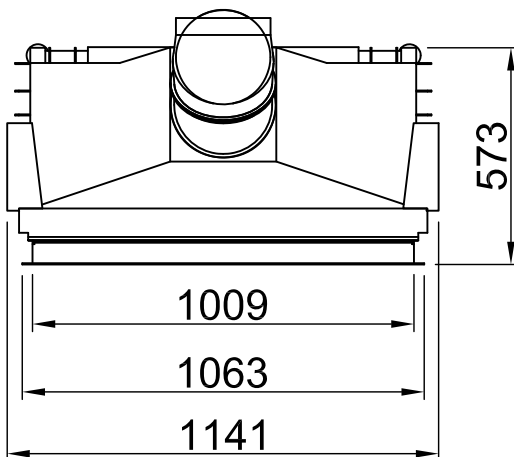

Varia 1V-100h, Screen, straight

4-sided, folded

2020/02

~1:20

*optional
*optional
*optional
*optional
*optional
*optional
*optional