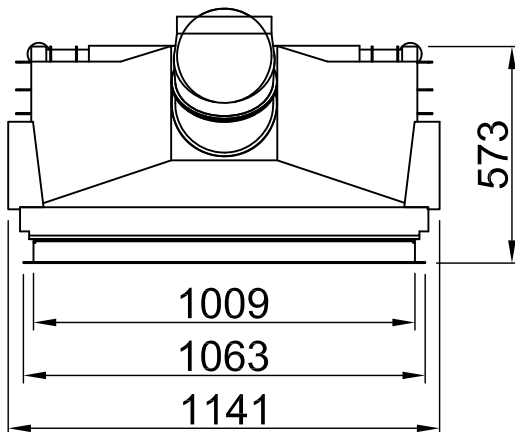

Varia 1V-100h, Screen, straight

3-sided, folded

2020/02

~1:20

*optional
*optional
*optional
*optional
*optional
*optional