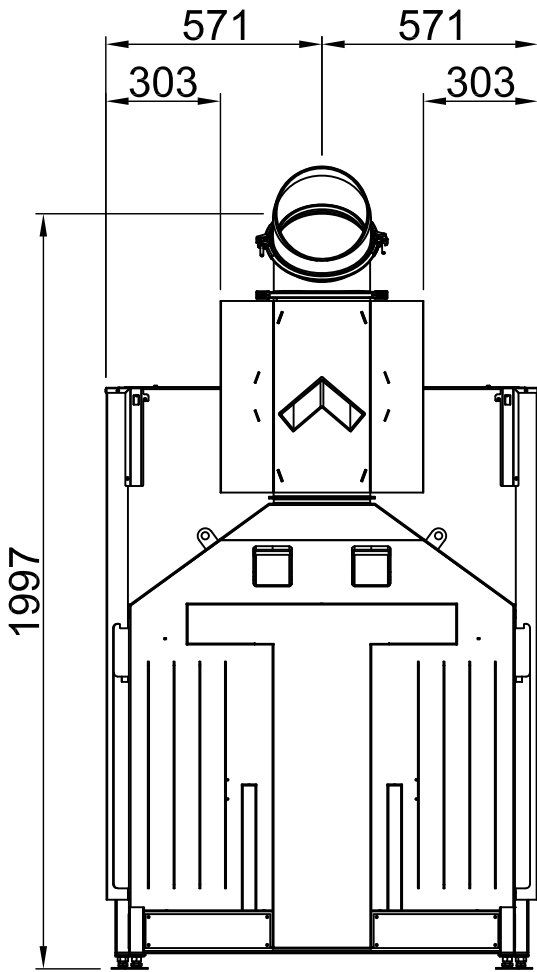

Varia 1V-100h + Thermobox, wide

RLA

2018/11

~1:20

*optional
*optional
*optional
*optional
*optional
*optional