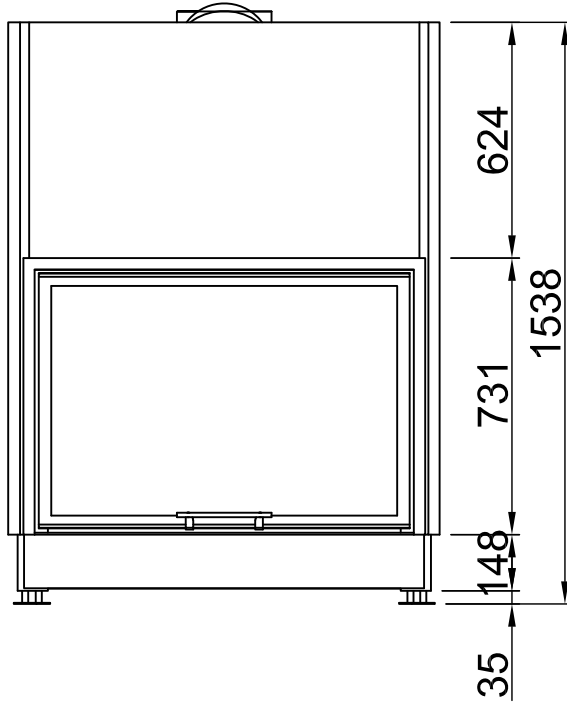

Varia 1V-100h, Screen, straight

3-sided, folded

2020/02

~1:20

*optional
*optional
*optional
*optional
*optional
*optional