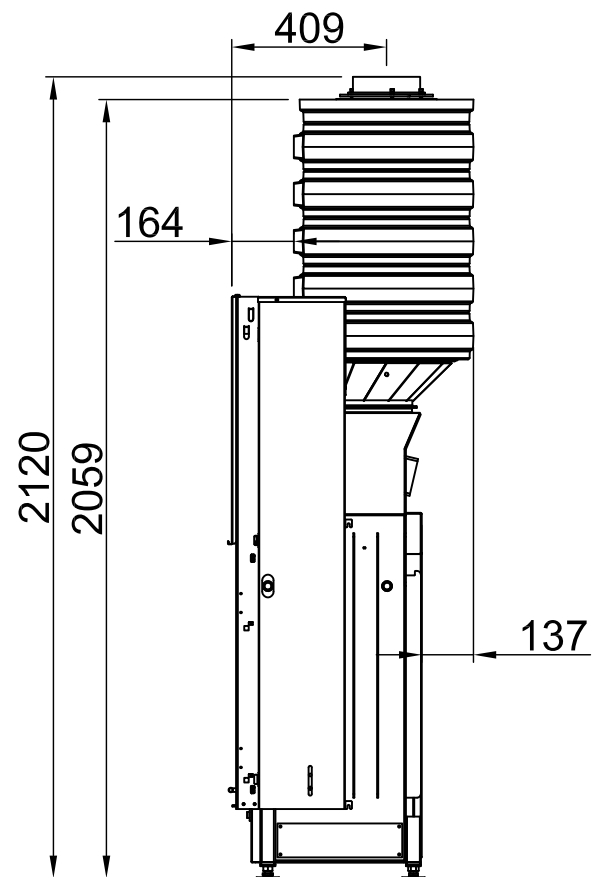

~1:20 Outlet at the top, eccentric adapter