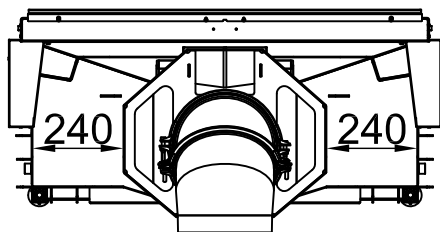

Varia 1V-100h + Thermobox, wide

RLA

2018/11

~1:20

*optional
*optional
*optional
*optional
*optional
*optional