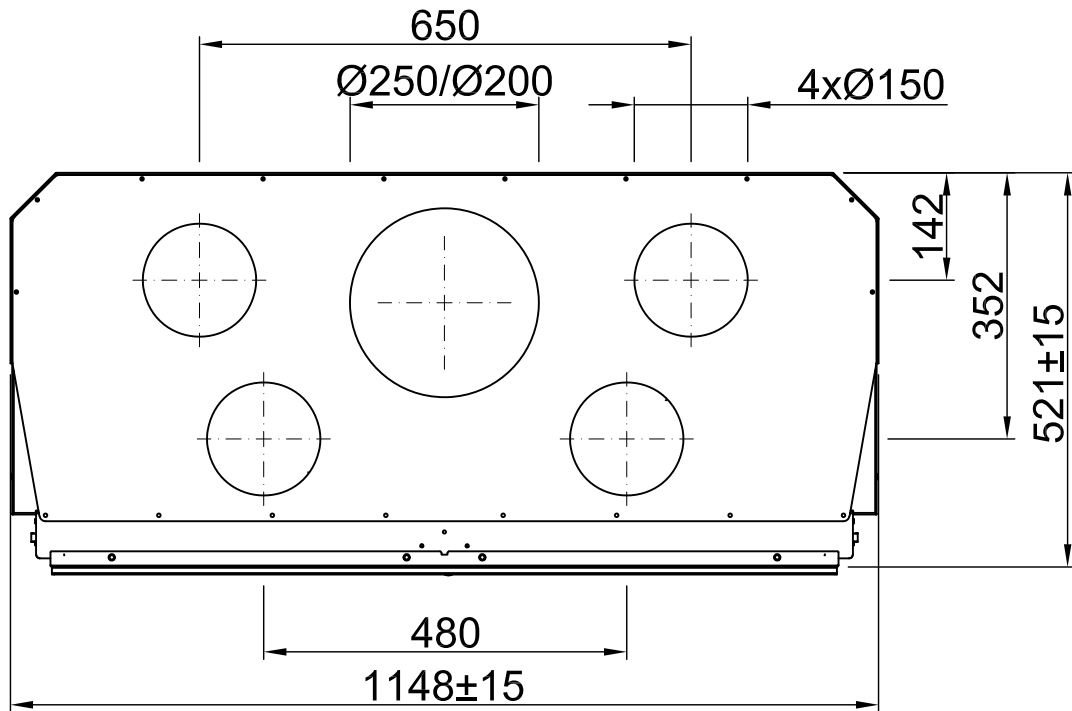

Varia 1V-100h 2.0 + WLM

RLA

2022/02

~1:20

~1:10