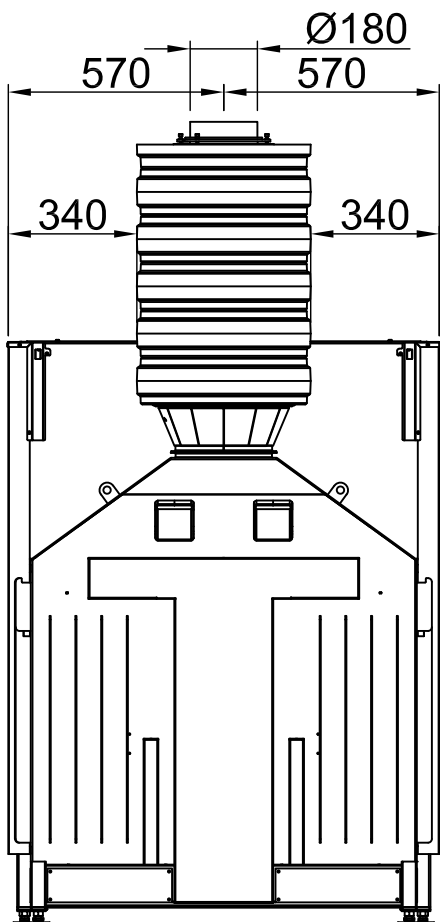

~1:20 Outlet at the top, eccentric adapter