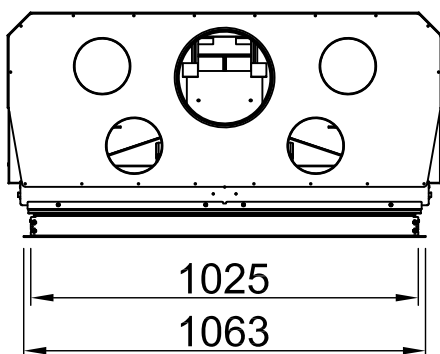

Varia 1V-100h, Screen, straight + WLM

3-sided, folded

2020/07

~1:20

*optional
*optional
*optional
*optional
*optional
*optional