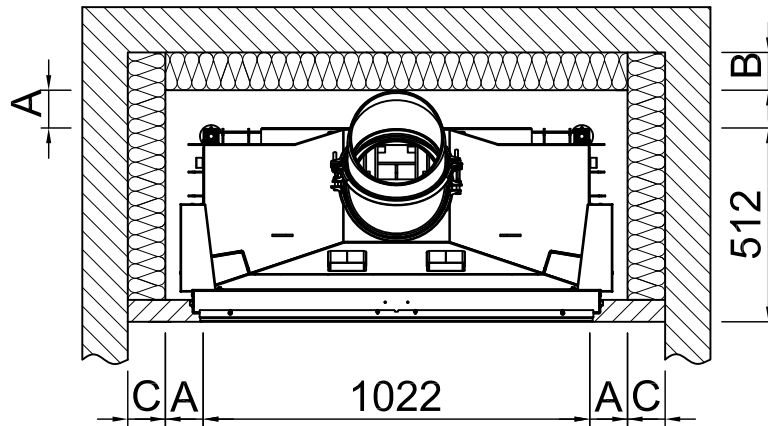

Distances to convection chamber Varia 1V-100h

RLA

2020/01

A	Distance to convection chamber	200mm (air gap >10mm!)	-	-
-	Radiation range of the front view window	2400mm	-	-
-	Radiation range of the front view window, lateral	-	-	-
-	Minimum cross section for circulating air: 1200cm²			
-	Minimum cross section for circulating air: 1500cm²			
scope: EU-countries		SILCA 250KM admission No.: Z-43.14-117 (as a replacement for additional walling+ reference insulation)	-	-
B	Thermal insulation, rear¹	100mm	-	-
C	Thermal insulation, lateral¹	100mm	-	-
-	Thermal insulation, Floor¹	0mm	-	-
-	Thermal insulation, Ceiling¹	-	-	-
scope: Germany		SILCA 250KM admission No.: Z-43.14-117 (as a replacement for additional walling+ reference insulation)	SILCA 250KM admission No.: Z-43.14-117 (as a replacement for reference insulation)	Rock wool mats in acc. with AGI- 132 Q
B	Thermal insulation, rear^{1/2}	100mm	90mm+100mm additional walling	120mm+100mm additional walling
C	Thermal insulation, lateral^{1/2}	100mm	90mm+100mm additional walling	120mm+100mm additional walling
-	Thermal insulation, Floor^{1/2}	0mm	0mm	0mm
-	Thermal insulation, Ceiling^{1/2}	-	-	-

¹ Applies only to components with a U-value (Heat transfer coefficient) > 0,4 $\frac{W}{m^2K}$. With a U-value < 0,4 $\frac{W}{m^2K}$ the country-specific requirements must be observed.

² The heat protection in front of mounting surfaces without flammable building materials and without built-in furniture on the back ("not combustible wall") must be provided with 8cm reference insulation or equivalent replacement insulation (for Silca 250KM = 50mm).

*optional
*optional
*optional
*optional
*optional
*optional