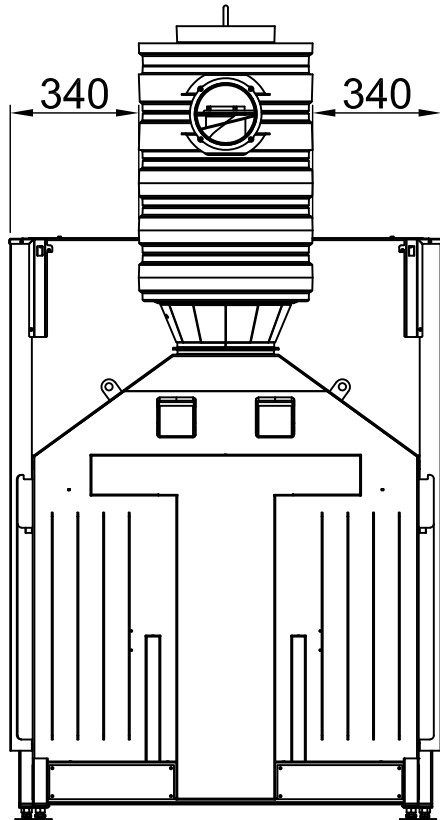

Varia 1V-100h + Helix 460, Set L

RLA

2018/08

~1:20 Rear outlet, eccentric adapter