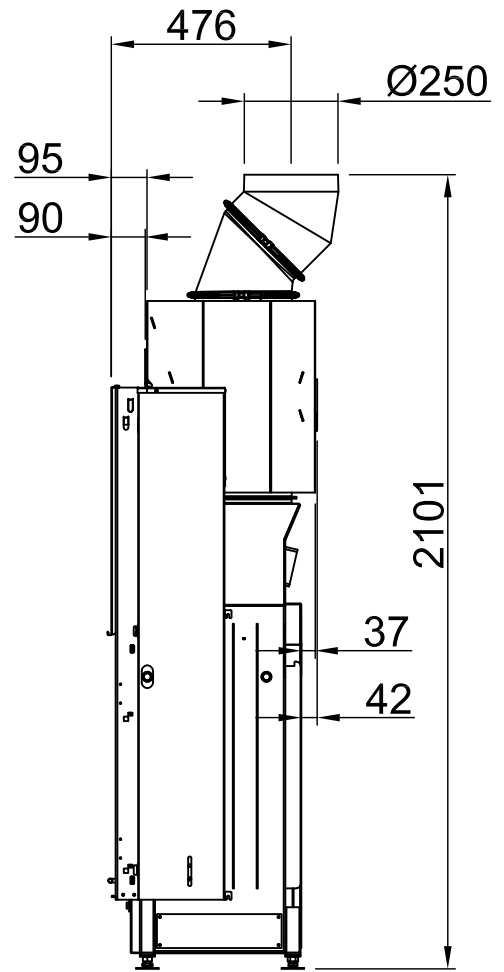

Varia 1V-100h + Thermobox, wide

RLA

2018/11

~1:20

*optional
*optional
*optional
*optional
*optional
*optional