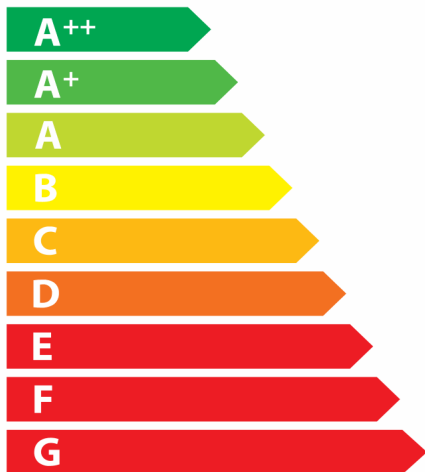

# ENERGY

**Dik Geurts**  
*Creation of flames*

**Orbe High**

**A+**

**6,5**

**kW**

**-**

**kW**